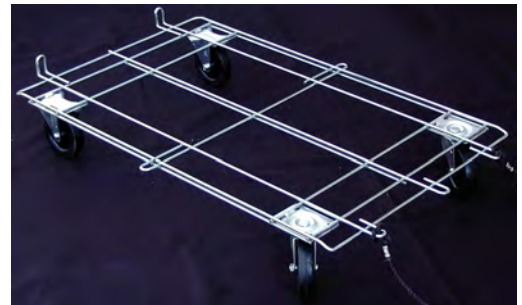

Stock No. Z069.....\$13.10 / pr
.....6 or more @ \$11.90 / pr

Item	Stock No.	Price Each		Ship. Wt. / 100
		1-99	100+	
2" Carrier Springs to Attach Pans (stiff; high tension)	ZPS1	\$0.32	\$0.25	1 ¾
2" Carrier Springs to Secure Doors (flexible; low tension)	ZDS1	\$0.36	\$0.29	1 ¾
3" Carrier Latch Hook (spring sold separately)	Z090	\$0.30	\$0.24	1 ½
3" Heavy duty latch hook (spring sold separately)	Z444	\$0.27	\$0.22	2 ¼
"S" Hooks, 1" long (no spring)	Z071	\$0.18	\$0.14	½
Carrier Handles Vinyl-Padded Grip	Red Z072	\$1.15	\$0.96	7
	Black Z766			
Heavy Duty Spring Lock (includes spring)	Z913	\$1.30	\$1.09	4
Finger Loop Spring with Hook (includes spring)	Z812	\$0.95	\$0.80	2

A: Z071 B: ZPS1
C: Z812 D: Z090
E: Z913

Z072

4-Wheel Carrier Cart

20" X 33"

Makes Easy Work of Moving Carriers at Shows

Pull Rope Included

Oversize package.

Requires a minimum shipping charge of 66 lbs.

Stock No. ZC10 \$ 74.40 ea.

Cast Aluminum Water Bowls Guaranteed Break Proof

Heavy weight makes crock stable and less likely to tip!

KA12

Stock No.	Cap. (oz)	Dia. (in)	Ht. (in)	Price Each		Wt. / doz.
				1-11	12-99	
KA10	7	3	1 7/8	\$6.90	\$6.40	12 lbs
KA11	14	4	2 ¾	\$8.50	\$7.95	18 lbs
KA12	26	5	2 ¾	\$10.30	\$9.60	22 lbs
KA13	35	6	3 ½	\$14.20	\$13.30	35 lbs
KA14	36	7	2 ½	\$13.10	\$12.40	35 lbs

E-Z[®] PLASTIC CROCKS AND FEEDERS

Made of strong, sturdy plastic. Just slide the notched "wedge" over the molded stem on the outside of the cage to lock it firmly in place. **Note:** wedge fits extremely tight on vinyl-coated wire.