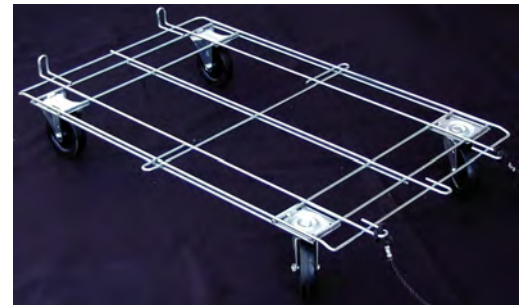

Stock No. Z069.....\$12.10 / pr
.....6 or more @ \$10.45 / pr

Item	Stock No.	Price Each		Ship. Wt. / 100
		1-99	100+	
2" Carrier Springs to Attach Pans (stiff; high tension)	ZPS1	\$0.31	\$0.24	1 ¾
2" Carrier Springs to Secure Doors (flexible; low tension)	ZDS1	\$0.34	\$0.27	1 ¾
3" Carrier Latch Hook (spring sold separately)	Z090	\$0.30	\$0.24	1 ½
3" Heavy duty latch hook (spring sold separately)	Z444	\$0.27	\$0.22	2 ¼
"S" Hooks, 1" long (no spring)	Z071	\$0.14	\$0.12	½
Carrier Handles Vinyl-Padded Grip	Red Z072	\$1.15	\$0.95	7
	Black Z766			
Heavy Duty Spring Lock (includes spring)	Z913	\$1.15	\$0.98	4
Finger Loop Spring with Hook (includes spring)	Z812	\$0.85	\$0.72	2

A: Z071 B: ZPS1
C: Z812 D: Z090
E: Z913

Z072

4-Wheel Carrier Cart

20" X 33"

Makes Easy Work of Moving Carriers at Shows

Pull Rope Included

Oversize package.

Requires a minimum shipping charge of 66 lbs.

Stock No. ZC10 \$65.50 ea.

Cast Aluminum Water Bowls Guaranteed Break Proof

Heavy weight makes crock stable and less likely to tip!

KA12

Stock No.	Cap. (oz)	Dia. (in)	Ht. (in)	Price Each		Wt. / doz.
				1-11	12-99	
KA10	7	3	1 7/8	\$5.30	\$4.90	12 lbs
KA11	14	4	2 ¾	\$6.50	\$6.10	18 lbs
KA12	26	5	2 ¾	\$7.50	\$7.10	22 lbs
KA13	35	6	3 ½	\$9.80	\$9.20	35 lbs
KA14	36	7	2 ½	\$8.95	\$8.50	35 lbs

E-Z[®] PLASTIC CROCKS AND FEEDERS

Made of strong, sturdy plastic. Just slide the notched "wedge" over the molded stem on the outside of the cage to lock it firmly in place. **Note:** wedge fits extremely tight on vinyl-coated wire.