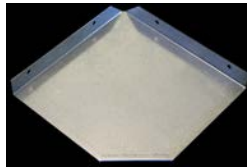

Corner Feed Boards

Sides are 3/4" wide with holes punched for easy ringing. (Stainless steel models available in quantities of 100 or more - please call in advance.)

Y221

Size	Stock No.	Price Each		Wt / 100 (lbs.)
		1-99	100 +	
Galvanized 24-gauge				
9 1/4" x 7 3/4"	Y220	\$2.84	\$2.82	58
6 3/4" x 6 3/4"	Y221	Minimum of 100 ct.		38
5 1/4" x 5 1/4"	Y222	Call for Price		24
Aluminum 16-gauge				
9 1/4" x 7 3/4"	Y320	Minimum of 100 ct. Call for Price		53
6 3/4" x 6 3/4"	Y321			36
5 1/4" x 5 1/4"	Y322			23

Hopper Feeder

Holds up to 5 day's rations. Features sealed seams to prevent moisture and feed build-up in corners.

3 3/4" x 12" high

Not Recommended For Rabbits.

Item	Stock No.	Price Each		Shipping Wt. / doz.
		1-95	96+	
Unassembled*	Y448	\$9.50	\$8.86	20 lbs
Assembled	YH20	\$7.75	\$7.75	20 lbs

U-Shaped Pen Fastener

For top-opening door with cage door edge. Precision made of 11 ga. galv., spring steel wire. Made in U-shape to give more tension and can be hooked in 14-ga. wire and hog ringed for excellent spring action. (Wt. 7 lbs / 100)