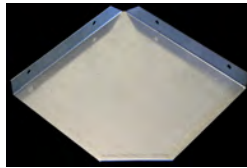

### Corner Feed Boards

Sides are 3/4" wide with holes punched for easy ringing. (Stainless steel models available in quantities of 100 or more - please call in advance.)

Y221

Size	Stock No.	Price Each		Wt / 100 (lbs.)
		1-99	100 +	
<b>Galvanized 24-gauge</b>				
9 1/4" x 7 3/4"	Y220	\$2.84	\$2.82	58
6 3/4" x 6 3/4"	Y221	Minimum of 100 ct.		38
5 1/4" x 5 1/4"	Y222	Call for Price		24
<b>Aluminum 16-gauge</b>				
9 1/4" x 7 3/4"	Y320	Minimum of 100 ct. Call for Price		53
6 3/4" x 6 3/4"	Y321			36
5 1/4" x 5 1/4"	Y322			23

### U-Shaped Pen Fastener

For top-opening door with cage door edge. Precision made of 11 ga. galv., spring steel wire. Made in U-shape to give more tension and can be hooked in 14-ga. wire and hog ringed for excellent spring action. (Wt. 7 lbs / 100)