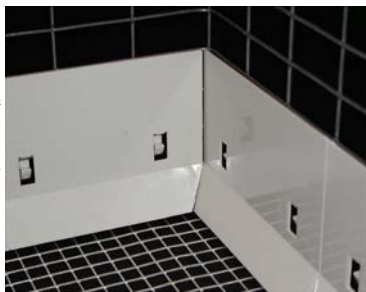

### E-Z Brand Plastic Urine Guards

These highly versatile plastic panels are 4" high by 12" long, with molded tabs for secure attachment. Each easily can be split into two, 6" panels by breaking it along the fabricated indentation. This allows for the creation of custom linear lengths of any multiple of 6". Shipping weight 1 3/4 lbs / doz.