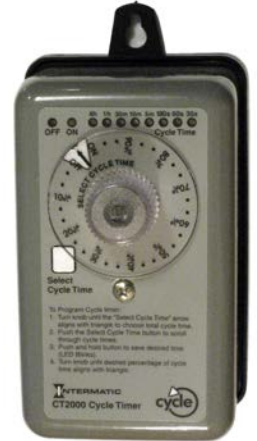

Single Stage Thermostat

Stock No. V146.....\$85.90 ea.

Dayton® Percentage Cycle-type Timer

Widely used for controlling liquid pumps, ventilating fans, agitators, waterers, etc. Single pole wiring.

Complete adjustability of On and Off periods is an exclusive Dayton® feature. Repeats cycle continuously as long as power is supplied to motor. Cycle is adjustable from 1 second minimum to 3 hours and 52 minutes maximum. Up to ½ HP motor load, or 20 amps, non-inductive load (heating, incandescent lighting). Timer casing is sealed preventing damage from moisture, dirt and dust. Aluminum case for surface or box mounting. Shipping weight 1 ¼ lbs.

Stock No. V230.....\$268.20 ea.

The Solid Steel Nest-Box

This box is one of the best investments in a modern indoor rabbitry. It is easy to clean, has a removable Masonite floor, and the doe likes the privacy she has in this box while kindling. She also enjoys resting on top of the box, away from the litter. It saves litters!! Satisfactory outdoors, except in very cold, winter climates. Available in a variety of sizes.