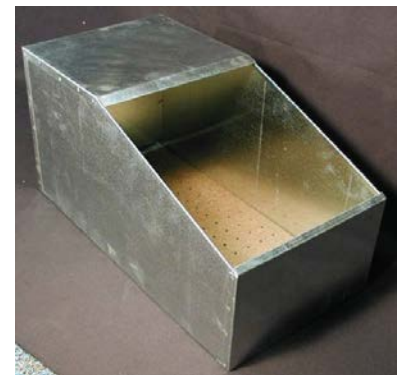

Stock No. V230.....\$268.20 ea.

The Solid Steel Nest-Box

This box is one of the best investments in a modern indoor rabbitry. It is easy to clean, has a removable Masonite floor, and the doe likes the privacy she has in this box while kindling. She also enjoys resting on top of the box, away from the litter. It saves litters!! Satisfactory outdoors, except in very cold, winter climates. Available in a variety of sizes.

Nest Boxes (Complete With Floors)								Replacement Floors	
Size (in.)			Style	Nest-Box Stock No.	Price Each		Ship. Wt. (lbs)	Floor Stock No.	Price Ea.
W	L	H			1-5	6+			
8	12	7	Front Opening 4¼" High (for DWARFS)	N001	\$16.60	\$15.20	4	N006	\$1.30
8 ½	14 ½	8 ½	For Dutch, Holland Lops, etc.	N015	\$19.70	\$17.95	6	NR16	\$1.60
10	19	10	For Commercial Breeds	N016	\$22.20	\$21.20	7	NR17	\$2.10
11	22	10	For Commercial Breeds	N004	\$27.20	\$25.90	8	N009	\$2.30
13	24	12	For Giant Breeds	N005	\$32.90	\$31.50	10	N010	\$3.30