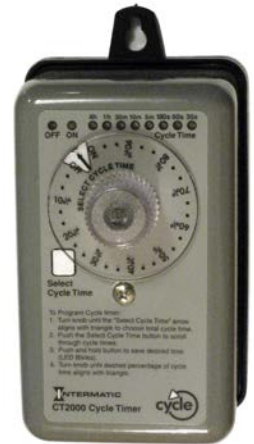

Single Stage Thermostat

Stock No. V146.....\$72.10 ea.

Dayton® Percentage Cycle-type Timer

Widely used for controlling liquid pumps, ventilating fans, agitators, waterers, etc. Single pole wiring.

Complete adjustability of On and Off periods is an exclusive Dayton® feature. Repeats cycle continuously as long as power is supplied to motor. Cycle is adjustable from 1 second minimum to 3 hours and 52 minutes maximum. Up to ½ HP motor load, or 20 amps, non-inductive load (heating, incandescent lighting). Timer casing is sealed preventing damage from moisture, dirt and dust. Aluminum case for surface or box mounting. Shipping weight 1 ¼ lbs.

Stock No. V230.....\$309.30 ea.

The Solid Steel Nest-Box

This box is one of the best investments in a modern indoor rabbitry. It is easy to clean, has a removable Masonite floor, and the doe likes the privacy she has in this box while kindling. She also enjoys resting on top of the box, away from the litter. It saves litters!! Satisfactory outdoors, except in very cold, winter climates. Available in a variety of sizes.