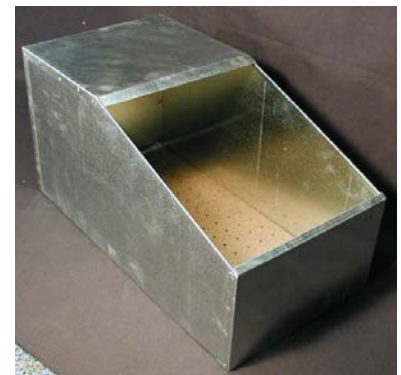

Stock No. V230.....\$309.30 ea.

The Solid Steel Nest-Box

This box is one of the best investments in a modern indoor rabbitry. It is easy to clean, has a removable Masonite floor, and the doe likes the privacy she has in this box while kindling. She also enjoys resting on top of the box, away from the litter. It saves litters!! Satisfactory outdoors, except in very cold, winter climates. Available in a variety of sizes.

Nest Boxes (Complete With Floors)								Replacement Floors	
Size (in.)			Style	Nest-Box Stock No.	Price Each		Ship. Wt. (lbs)	Floor Stock No.	Price Ea.
W	L	H			1-5	6+			
8	12	7	Front Opening 4¼" High (for DWARFS)	N001	\$16.80	\$15.40	4	N006	\$1.30
8 ½	14 ½	8 ½	For Dutch, Holland Lops, etc.	N015	\$19.90	\$18.20	6	NR16	\$1.60
10	19	10	For Commercial Breeds	N016	\$22.90	\$21.90	7	NR17	\$2.10
11	22	10	For Commercial Breeds	N004	\$27.90	\$26.60	8	N009	\$2.30
13	24	12	For Giant Breeds	N005	\$32.90	\$31.50	10	N010	\$3.30