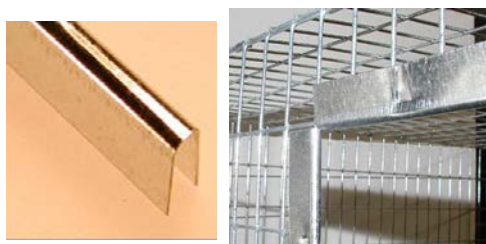

See Page 13 for Card Holders and Pen Markers

Hutch Door Hanger

Attaches to top of hutch with swing-in door. (Shipping weight 9 lbs / 100)

Stock No. ZHDH.....\$0.66 ea.
100 or more @ \$0.56 ea.

Plastic Door Liners

Protect you and your animals from rough edges. Available in **Gray, Dark Blue, Rose Red, Purple, Royal Blue, and Black.** (Note: if purchasing 12 or fewer 5' door frames, consider purchasing twice as many of the 30" frames instead, and avoid a \$23.10 UPS charge for an extra-long package.)

Galvanized Metal Door Frames

Galvanized metal strips that frame the door and the edges of the door opening. Just slip them over the wire edge, and crimp them tightly in place with a J-clip pliers. These metal frames provide more strength & rigidity than plastic door liners. Lengths not listed below are available as special-order items when ordered in sufficient quantity.