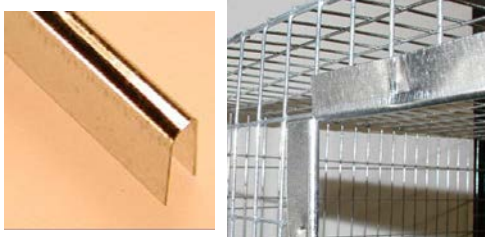

Galvanized Metal Door Frames

Galvanized metal strips that frame the door and the edges of the door opening. Just slip them over the wire edge, and crimp them tightly in place with a J-clip pliers. These metal frames provide more strength & rigidity than plastic door liners. Lengths not listed below are available as special-order items when ordered in sufficient quantity.

Length	Stock No.	Price Each		Wt. / 100 (lbs)
		1-99	100+	
8 3/4"	Z408	$0.45	$0.37	8
9 3/4"	Z009	$0.56	$0.48	10
10 3/4"	Z010	$0.58	$0.49	11
11 3/4"	Z011	$0.58	$0.49	13
12 3/4"	Z012	$0.61	$0.52	13
13 3/4"	Z013	$0.65	$0.55	14
14 3/4"	Z014	$0.68	$0.58	15
15 3/4"	Z015	$0.75	$0.64	16
16 3/4"	Z016	$0.58	$0.58	16
17 3/4"	Z017	$0.59	$0.59	17
18 3/4"	Z018	$0.59	$0.59	18
19 3/4"	Z119	$0.59	$0.59	19
20 3/4"	Z120	$0.59	$0.59	21
22 3/4"	Z122	$0.69	$0.69	24
23 3/4"	Z019	$0.96	$0.89	25

Z009