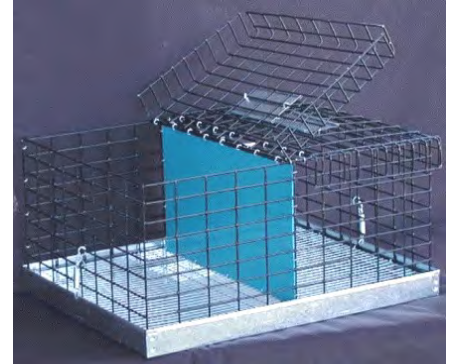

## C-SERIES DELUXE BLACK VINYL COATED WIRE HAULING CAGES *TRANSPORT YOUR RABBITS IN COMFORT AND SAFETY!*

Each carrier includes pan, pan springs, door(s), & card holder(s). Any divider panels, if present, are Blue Polyethylene Solid Dividers as shown in photo. **Handles & Door Locks Sold Separately!**

### Ordering Instructions:

- Determine the style of carrier you want and its Base Stock Number.
- Select from one of the two metal tray options:
  - Code A:** This includes a 1 ½" high metal tray, with included attachment springs and hooks.
  - Code C:** This includes a 2 ½" high metal tray, with included attachment springs and hooks.
- Combine the Base Stock Number with the Tray Code to create the Stock Number, such as C02C for a two-compartment carrier with a 2 ½" metal tray.

C02A

Save \$\$\$ with our Quantity Discount: 5% off on 6 or more carriers of any one model. We also make custom-ordered carriers. Call for details and pricing.

Compartment	Dimensions (in.)				Floor	Size of Recommended Breeds	Base Stock No.	Price Each		Ship. Wt. (lbs)
	D	L	H	Compartment				CODE A 1 ½" High Tray	CODE C 2 ½" High Tray	
1	8	16	9	8 X 16	½" X 1"	Small & Medium	C01	\$28.60	\$29.90	6
2	16	20	9	10 X 16	½" X 1"	Medium	C02	\$45.90	\$48.20	10
3	16	24	9	8 X 16	½" X 1"	Medium	C16	\$54.90	\$57.30	12 (O.S.)
	16	28	9	(2) 10 X 16 (1) 8 X 16	½" X 1"	Medium	C03	\$63.70	\$66.20	13 (O.S.)
4	16	28	9	8 X 14	½" X 1"	Medium	C04	\$65.50	\$67.90	14 (O.S.)
	12	24	8	6 x 12	½" X 1"	Small (Dutch, Tans, etc.)	C17	\$51.90	\$53.80	10
	16	20	8	8 X 10	½" X ½"	Small (Dwarfs, etc.)	C18	\$53.60	\$55.90	11
6	16	28	8	(4) 8 X 10 (2) 8 X 8	½" X ½"	Small (Dwarfs, etc.) Cavies	C19	\$70.70	\$73.10	14
1	12	18	15	12 X 18	½" X 1"	For GIANT Breeds	C09	--	\$39.90	10
1	12	24	15	12 X 24	½" X 1"	For GIANT Breeds	C22	--	\$46.20	14 (O.S.)
2	18	24	15	12 X 18	½" X 1"	For GIANT Breeds	C10	--	\$61.10	16 (O.S.)
3	18	36	15	12 X 18	½" X 1"	For GIANT Breeds	C11	--	\$97.30	25 (O.S.)