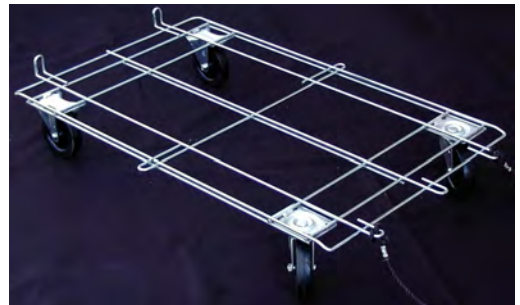

Stock No. Z069.....\$13.10 / pr
.....6 or more @ \$11.90 / pr

Item	Stock No.	Price Each		Ship. Wt. / 100
		1-99	100+	
2" Carrier Springs to Attach Pans (stiff; high tension)	ZPS1	\$0.32	\$0.25	1 ¾
2" Carrier Springs to Secure Doors (flexible; low tension)	ZDS1	\$0.36	\$0.29	1 ¾
3" Carrier Latch Hook (spring sold separately)	Z090	\$0.30	\$0.24	1 ½
3" Heavy duty latch hook (spring sold separately)	Z444	\$0.27	\$0.22	2 ¼
"S" Hooks, 1" long (no spring)	Z071	\$0.18	\$0.14	½
Carrier Handles Vinyl-Padded Grip	Red Z072	\$1.15	\$0.96	7
	Black Z766			
Heavy Duty Spring Lock (includes spring)	Z913	\$1.30	\$1.09	4
Finger Loop Spring with Hook (includes spring)	Z812	\$0.95	\$0.80	2

A: Z071 B: ZPS1
C: Z812 D: Z090
E: Z913

Z072

4-Wheel Carrier Cart

20" X 33"

Makes Easy Work of Moving Carriers at Shows

Pull Rope Included

Oversize package.

Requires a minimum shipping charge of 66 lbs.

Stock No. ZC10 \$ 74.40 ea.

Cast Aluminum Water Bowls Guaranteed Break Proof

Heavy weight makes crock stable and less likely to tip!

KA12

Stock No.	Cap. (oz)	Dia. (in)	Ht. (in)	Price Each		Wt. / doz.
				1-11	12-99	
KA10	7	3	1 7/8	\$6.90	\$6.40	12 lbs
KA11	14	4	2 ¾	\$8.50	\$7.95	18 lbs
KA12	26	5	2 ¾	\$10.30	\$9.60	22 lbs
KA13	35	6	3 ½	\$14.20	\$13.30	35 lbs
KA14	36	7	2 ½	\$13.10	\$12.40	35 lbs

Plastic Watering / Feeding Cups

For small animals, pets, and fowl. Hangs easily on all sized wire cages or thin board. Gray models are softer and much less chew-resistant than black, but less brittle and less likely to crack.