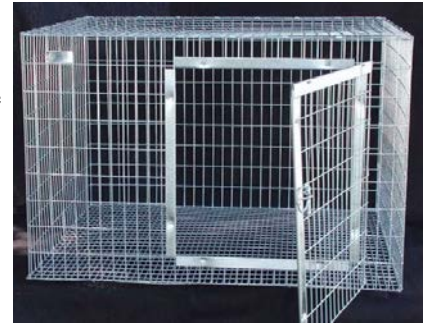

H-Series All-metal Hutches

Rectangular, Hanging Cages Without Pans for Rabbit, Dog, and Other Small Animals

Cage Specifications and Ordering Instructions:

1. Doors swing out and to the right.
2. **Some Assembly Required.** Cages are priced collapsed, pre-cut, and with the front complete. J-clips and hardware are included for assembly. Set-up charge on request varies with each cage size. Please call for details.
3. All dividers are 1/2" x 1" or 1/2" x 1/2" mesh. Doors and door openings are framed with galvanized metal "U" channels, for smoothness and rigidity. **Feeders sold separately (See Page 24).**
4. **To Order:** Please insert the Code Letter for the H-series cage you wish to buy after the Base Stock No. For example, H79B would be 24" X 24" X 18" cage made with galvanized before wire and with a 14 gauge floor.

H80A

Please Note:

1. Cages should be ordered prior to date needed.
2. Baby saver wire is a special side wire with the bottom 4" a smaller mesh.
3. Cages listed as United Parcel Service (U.P.S.) shipments and total over 250 lbs may be shipped by truck. No package for United Parcel can be over 130" in length plus girth.
4. **Custom cages** can be made for all animals - call to get a quote.