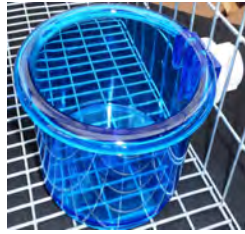

Smart Crock® Plastic Crock

Heavy transparent blue crock-like dish that mounts securely to side of rabbit's cage with clamp bracket and tightening knob. Virtually impossible to tip over. Chew-resistant unbreakable plastic

K427

Cap.	Stock No.	Price Each		Ship. wt / doz (lbs)
		1-11	12+	
5 oz.	K426	\$7.50	\$7.10	5
20 oz.	K428	\$9.80	\$9.30	9
40 oz.	K429	\$10.90	\$10.90	12

Go To Show Cup®

- Made of strong plastic
- Just slide the notched wedge into the locking shaft to secure cup
- Works well on vinyl-coated wire, too!
- Attractive royal blue color

Capacity	Stock No.	Price Each			Ship. wt / doz (lbs)
		1-11	12-35	36+	
5 oz.	K550	\$3.05	\$2.80	\$2.62	2

Stainless Steel Quick-Lock® Crock

- Fits all wire cages - installs in seconds
- Bowl is easily removed from lock tight bracket, by turning bowl clockwise and then lifting up
- Heavy duty for dependability