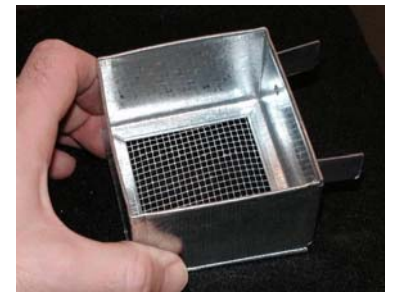

F003

CREEP FEEDERS FOR RABBITS

For feeding a special creep feed to the litter to step up production and weight gain. Feeder has 6 holes. Fastens inside cage and you feed into a sliding tray form the outside. The doe can't get into the holes and eat the specially prepared feed for her litter. Shipping wt. 2 lbs.