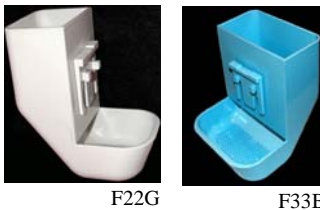

METAL FEEDER COVERS

Feeder Size	Fine-X® & Solid Bottoms		For Feeders With Perforated Bottoms			
	Stock No.	Price Each		Stock No.	Price Each	
		1-11	12+		1-11	12+
2 ¾"	FC90*	\$0.90	\$0.70	FC90*	\$0.90	\$0.70
3 ½"	FC13**	\$1.50	\$1.33	FC91*	\$0.90	\$0.70
5 ½"	FC15**	\$1.60	\$1.46	FC92*	\$1.00	\$0.80
7 ½"	FC17**	\$1.60	\$1.46	FC93*	\$1.10	\$0.90
9 ½"	FC19**	\$1.80	\$1.59	FC94*	\$1.20	\$1.00
11 ½"	F111**	\$1.80	\$1.59	FC95*	\$1.30	\$1.10

*Shoe-box cover design; **Hinged cover design.

E-Z® DOG FEEDER

This medium size feeder is ideal for many breeds. Front of feeding tray has curled edge to minimize feed waste. Constructed of durable molded plastic with dimensions of 6 ¼" wide x 10" tall, and will hold up to 5 lbs. of dry food. Shipping wt. 22 lbs / doz.

Stock No. F90G...\$14.80 ea.

.....12 - 47 @ \$13.95 ea.
48+ @ \$13.40 ea.

E-Z® PLASTIC FEEDERS

Just slide the notched "wedge" over the molded stem on the outside of the cage to lock it firmly in place. These "J" style feeders have an extra wide, perforated 3" tray - ideal for dogs and breeds of rabbits with large heads.

Style	Size	Color	Stock No.	Price Each			Ship. wt / doz (lbs)
				1-11	12-35	36+	
Feeder	3 ½" W	Light Blue	F21B	\$4.50	\$4.25	\$4.11	9
		Light Gray	F22G	\$4.50	\$4.25	\$4.11	9
	5 ½" W	Light Blue	F33B	\$5.10	\$4.90	\$4.70	13
		Light Gray	F34G	\$5.10	\$4.90	\$4.70	13