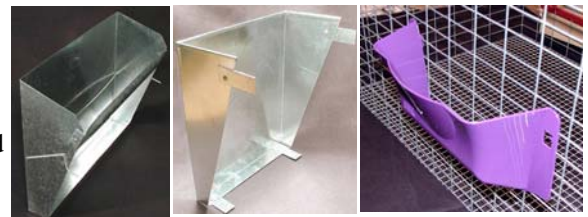

Size	Stock No.	Price Each			Shipping Wt. per Doz.
		1-11	12-59	60 +	
3" X 3" X 2 ¼"	F003	\$2.80	\$2.60	\$2.44	4 lbs.
3" X 5" X 2 ¼"	F004	\$3.10	\$2.93	\$2.75	6 lbs.

F003

CREEP FEEDERS FOR RABBITS

For feeding a special creep feed to the litter to step up production and weight gain. Feeder has 6 holes. Fastens inside cage and you feed into a sliding tray form the outside. The doe can't get into the holes and eat the specially prepared feed for her litter. Shipping wt. 2 lbs.

Stock No. FCF1.....\$9.45 ea.
12 or more @ \$8.95 ea.

HAY RACKS

Attach to outside of cage. Each rack easily is filled without having to open the cage.

F531

FH80

FH75

Constr.	Model			Price Each		Ship. Wt. (lbs)
	W	H	Stock No.	1-11	12 +	
Galv. metal	11 ½"	8 ½"	F531	\$4.50	\$4.35	1 ½
Galv. metal	8"	9"	FH80	\$4.20	\$3.93	1 ¼
Plastic	9	4 ½"	FH75	\$2.80	\$2.30	¼