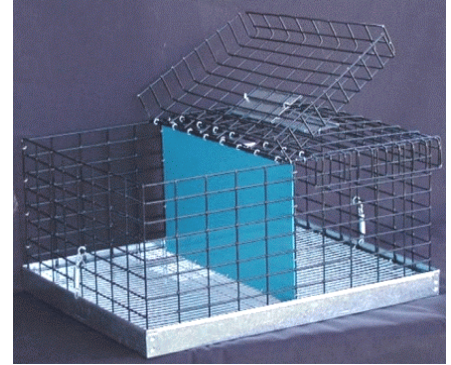

Ordering Instructions:

1. Determine the style of carrier you want and its Base Stock Number.
2. Select from one of the three styles of dividers available:
 - Code W:** Wire Dividers. High-quality 1/2" X 1", 16-gauge galvanized after wire dividers. Wire dividers allow maximum air flow.
 - Code P:** Blue Polyethylene Solid Dividers. These attractive dividers are easily cleaned, never rust, and provide maximum protection from adjacent rabbits.
 - Code M:** Perforated Galv. Metal Dividers. The perforations allow some air flow.
3. Combine the divider code with the Base Stock Number to create the Stock Number, such as C10P for a two-compartment carrier for giant breeds with polyethylene dividers.