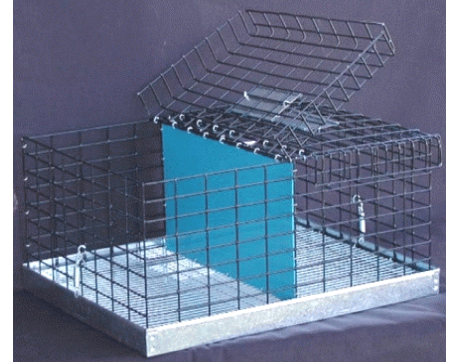

### Ordering Instructions:

- Determine the style of carrier you want and its Base Stock Number.
- Select from one of the three styles of dividers available:
  - Code W:** Wire Dividers. High-quality 1/2" X 1", 16-gauge galvanized after wire dividers. Wire dividers allow maximum air flow.
  - Code P:** Blue Polyethylene Solid Dividers. These attractive dividers are easily cleaned, never rust, and provide maximum protection from adjacent rabbits.
  - Code M:** Perforated Galv. Metal Dividers. The perforations allow some air flow.
- Combine the divider code with the Base Stock Number to create the Stock Number, such as C10P for a two-compartment carrier for giant breeds with polyethylene dividers.