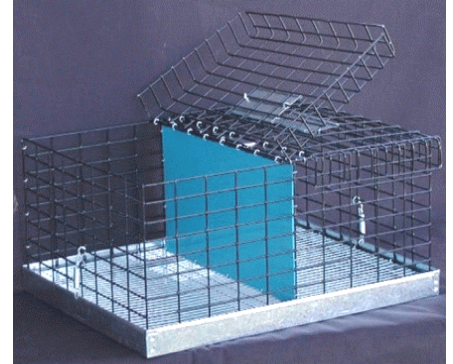

CARRIERS

C-SERIES DELUXE BLACK VINYL COATED WIRE HAULING CAGES *TRANSPORT YOUR RABBITS IN COMFORT AND SAFETY!*

Each carrier includes pan, pan springs, door(s), & card holder(s). Any divider panels, if present, are Blue Polyethylene Solid Dividers as shown in photo. **Handles & Door Locks Sold Separately!**

Ordering Instructions:

- Determine the style of carrier you want and its Base Stock Number.
- Select from one of the two metal tray options:
 - Code A:** This includes a 1 1/2" high metal tray, with included attachment springs and hooks.
 - Code C:** This includes a 2 1/2" high metal tray, with included attachment springs and hooks.
- Combine the Base Stock Number with the Tray Code to create the Stock Number, such as C02C for a two-compartment carrier with a 2 1/2" metal tray.

C02A

Save \$\$\$ with our Quantity Discount: 5% off on 6 or more carriers of any one model. We also make custom-ordered carriers. Call for details and pricing.

Compartment	Dimensions (in.)				Floor	Size of Recommended Breeds	Base Stock No.	Price Each		Ship. Wt. (lbs)
	D	L	H	Compartment				CODE A 1 1/2" High Tray	CODE C 2 1/2" High Tray	
1	8	16	9	8 X 16	1/2" X 1"	Small & Medium	C01	\$23.40	\$24.50	6
2	16	20	9	10 X 16	1/2" X 1"	Medium	C02	\$37.40	\$39.20	10
3	16	24	9	8 X 16	1/2" X 1"	Medium	C16	\$44.60	\$46.30	12 (O.S.)
	16	28	9	(2) 10 X 16 (1) 8 X 16	1/2" X 1"	Medium	C03	\$52.30	\$53.90	13 (O.S.)
4	16	28	9	8 X 14	1/2" X 1"	Medium	C04	\$53.60	\$55.30	14 (O.S.)
	12	24	8	6 x 12	1/2" X 1"	Small (Dutch, Tans, etc.)	C17	\$43.10	\$44.40	10
	16	20	8	8 X 10	1/2" X 1/2"	Small (Dwarfs, etc.)	C18	\$45.70	\$47.50	11
6	16	28	8	(4) 8 X 10 (2) 8 X 8	1/2" X 1/2"	Small (Dwarfs, etc.) Cavies	C19	\$59.60	\$61.30	14
1	12	18	15	12 X 18	1/2" X 1"	For GIANT Breeds	C09	--	\$32.50	10
1	12	24	15	12 X 24	1/2" X 1"	For GIANT Breeds	C22	--	\$38.20	14 (O.S.)
2	18	24	15	12 X 18	1/2" X 1"	For GIANT Breeds	C10	--	\$49.30	16 (O.S.)
3	18	36	15	12 X 18	1/2" X 1"	For GIANT Breeds	C11	--	\$78.70	25 (O.S.)