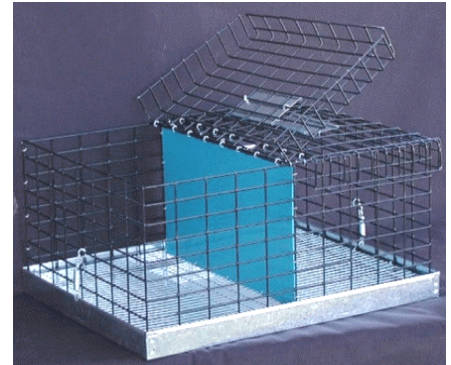

### Ordering Instructions:

- Determine the style of carrier you want and its Base Stock Number.
- Select from one of the three styles of dividers available:
  - Code W:** Wire Dividers. High-quality 1/2" X 1", 16-gauge galvanized after wire dividers. Wire dividers allow maximum air flow.
  - Code P:** Blue Polyethylene Solid Dividers. These attractive dividers are easily cleaned, never rust, and provide maximum protection from adjacent rabbits.
  - Code M:** Perforated Galv. Metal Dividers. The perforations allow some air flow.
- Combine the divider code with the Base Stock Number to create the Stock Number, such as C10P for a two-compartment carrier for giant breeds with polyethylene dividers.