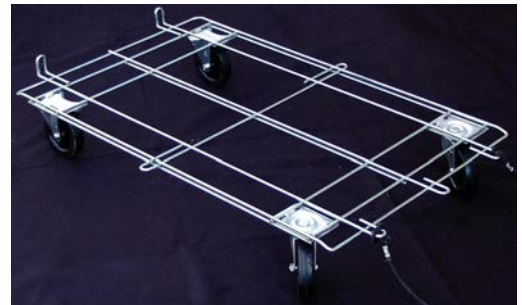

### 4-Wheel Carrier Cart

20" X 33"

Makes Easy Work of Moving Carriers at Shows

Pull Rope Included

Oversize package.

Requires a minimum shipping charge of 66 lbs.

Stock No. ZC10 ..... \$65.50 ea.

### Cast Aluminum Water Bowls Guaranteed Break Proof

Heavy weight makes crock stable and less likely to tip!

KA12

Stock No.	Cap. (oz)	Dia. (in)	Ht. (in)	Price Each		Wt. / doz.
				1-11	12-99	
KA10	7	3	1 7/8	\$5.30	\$4.90	12 lbs
KA11	14	4	2 3/4	\$6.50	\$6.10	18 lbs
KA12	26	5	2 3/4	\$7.50	\$7.10	22 lbs
KA13	35	6	3 1/2	\$9.80	\$9.20	35 lbs
KA14	36	7	2 1/2	\$8.95	\$8.50	35 lbs