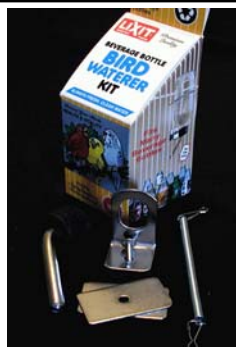

Stock No. B117 .....$6.30 ea.
.....12+ @ $5.83 ea.

Lixit® Dog Waterers

- Wide mouth opening
- Veterinarian approved
- Extra-heavy tube provides 3X more water flow than other models
- Spring with hooks included for attachment